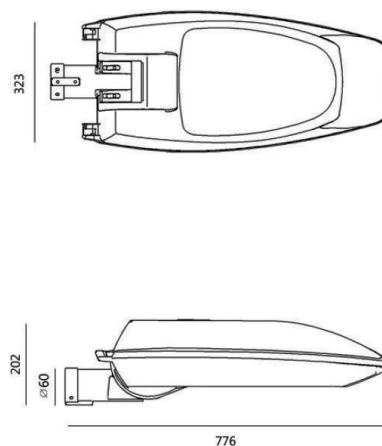

TECHNICAL DATA

**TYPE**

Professional LED projectors for **Public Lighting**.

Can be used in Highway or any public road and in Parks.

**OPENING/BEAM**

High efficiency Ra>70 LED chip on Board. Precision optics with reflector 0-90°.

**MATERIAL**

Die-cast aluminum housing and tempered glass.

PRO	CRI ≥ 80	
IP66		
220-240V 50/60Hz		30000h L70

DIMENSION DRAW

Model:	Megaterra
Format:	Square
Location:	Exterior
Wattage:	250W
Materials:	Aluminum
Led Color:	3000K / 4000K / 6500K
Product Dimension:	776*323*202mm
IP Code:	66
Fixation:	Surface
CRI :	80
Lumen Output:	37,500LM
Frequency:	50/60 Hz
Beam Angle:	0-90°
Net weight:	8.72kgs